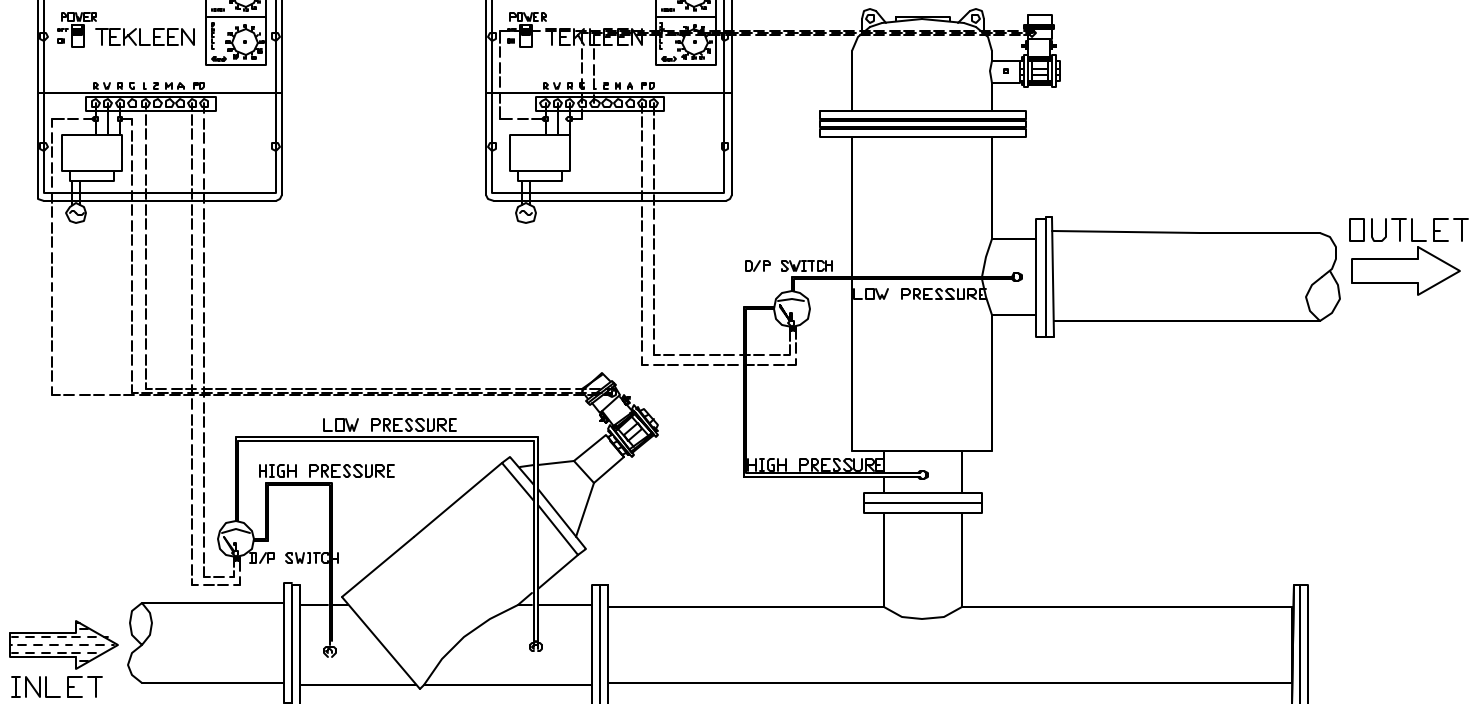

REVISIONS				
ZONE	REV	DESCRIPTION	DATE	APPROVED

Electric Connections
 Red Wire-R/+
 Black Wire-R
 White Wire-1
 Green Wire-Ground

GB6 ELECTRIC CONTROLLER

GB6 ELECTRIC CONTROLLER

Electric Connections
 Red Wire-R/+
 Black Wire-R
 White Wire-1
 Green Wire-Ground

UNLESS OTHERWISE SPECIFIED DIMENSIONS ARE IN INCHES TOLERANCES DECIMALS ANGULAR .XX ± .05 ± 0.5 DEG .XXX ± .01		AUTOMATIC FILTERS, INC. 2672 S. LA CIENEGA BLVD. LOS ANGELES, CA 90034 (310) 839-2828 FAX (310) 839-6878		
		TITLE CSF & MTF in Series 2 x GB6		
DRAWN Daniel Stanberg	DATE 9-19-08	SIZE A	DWG NO. CSF-MTF-2GB6-EFV	REV 0
CHECKED		NTS	SHEET	OF